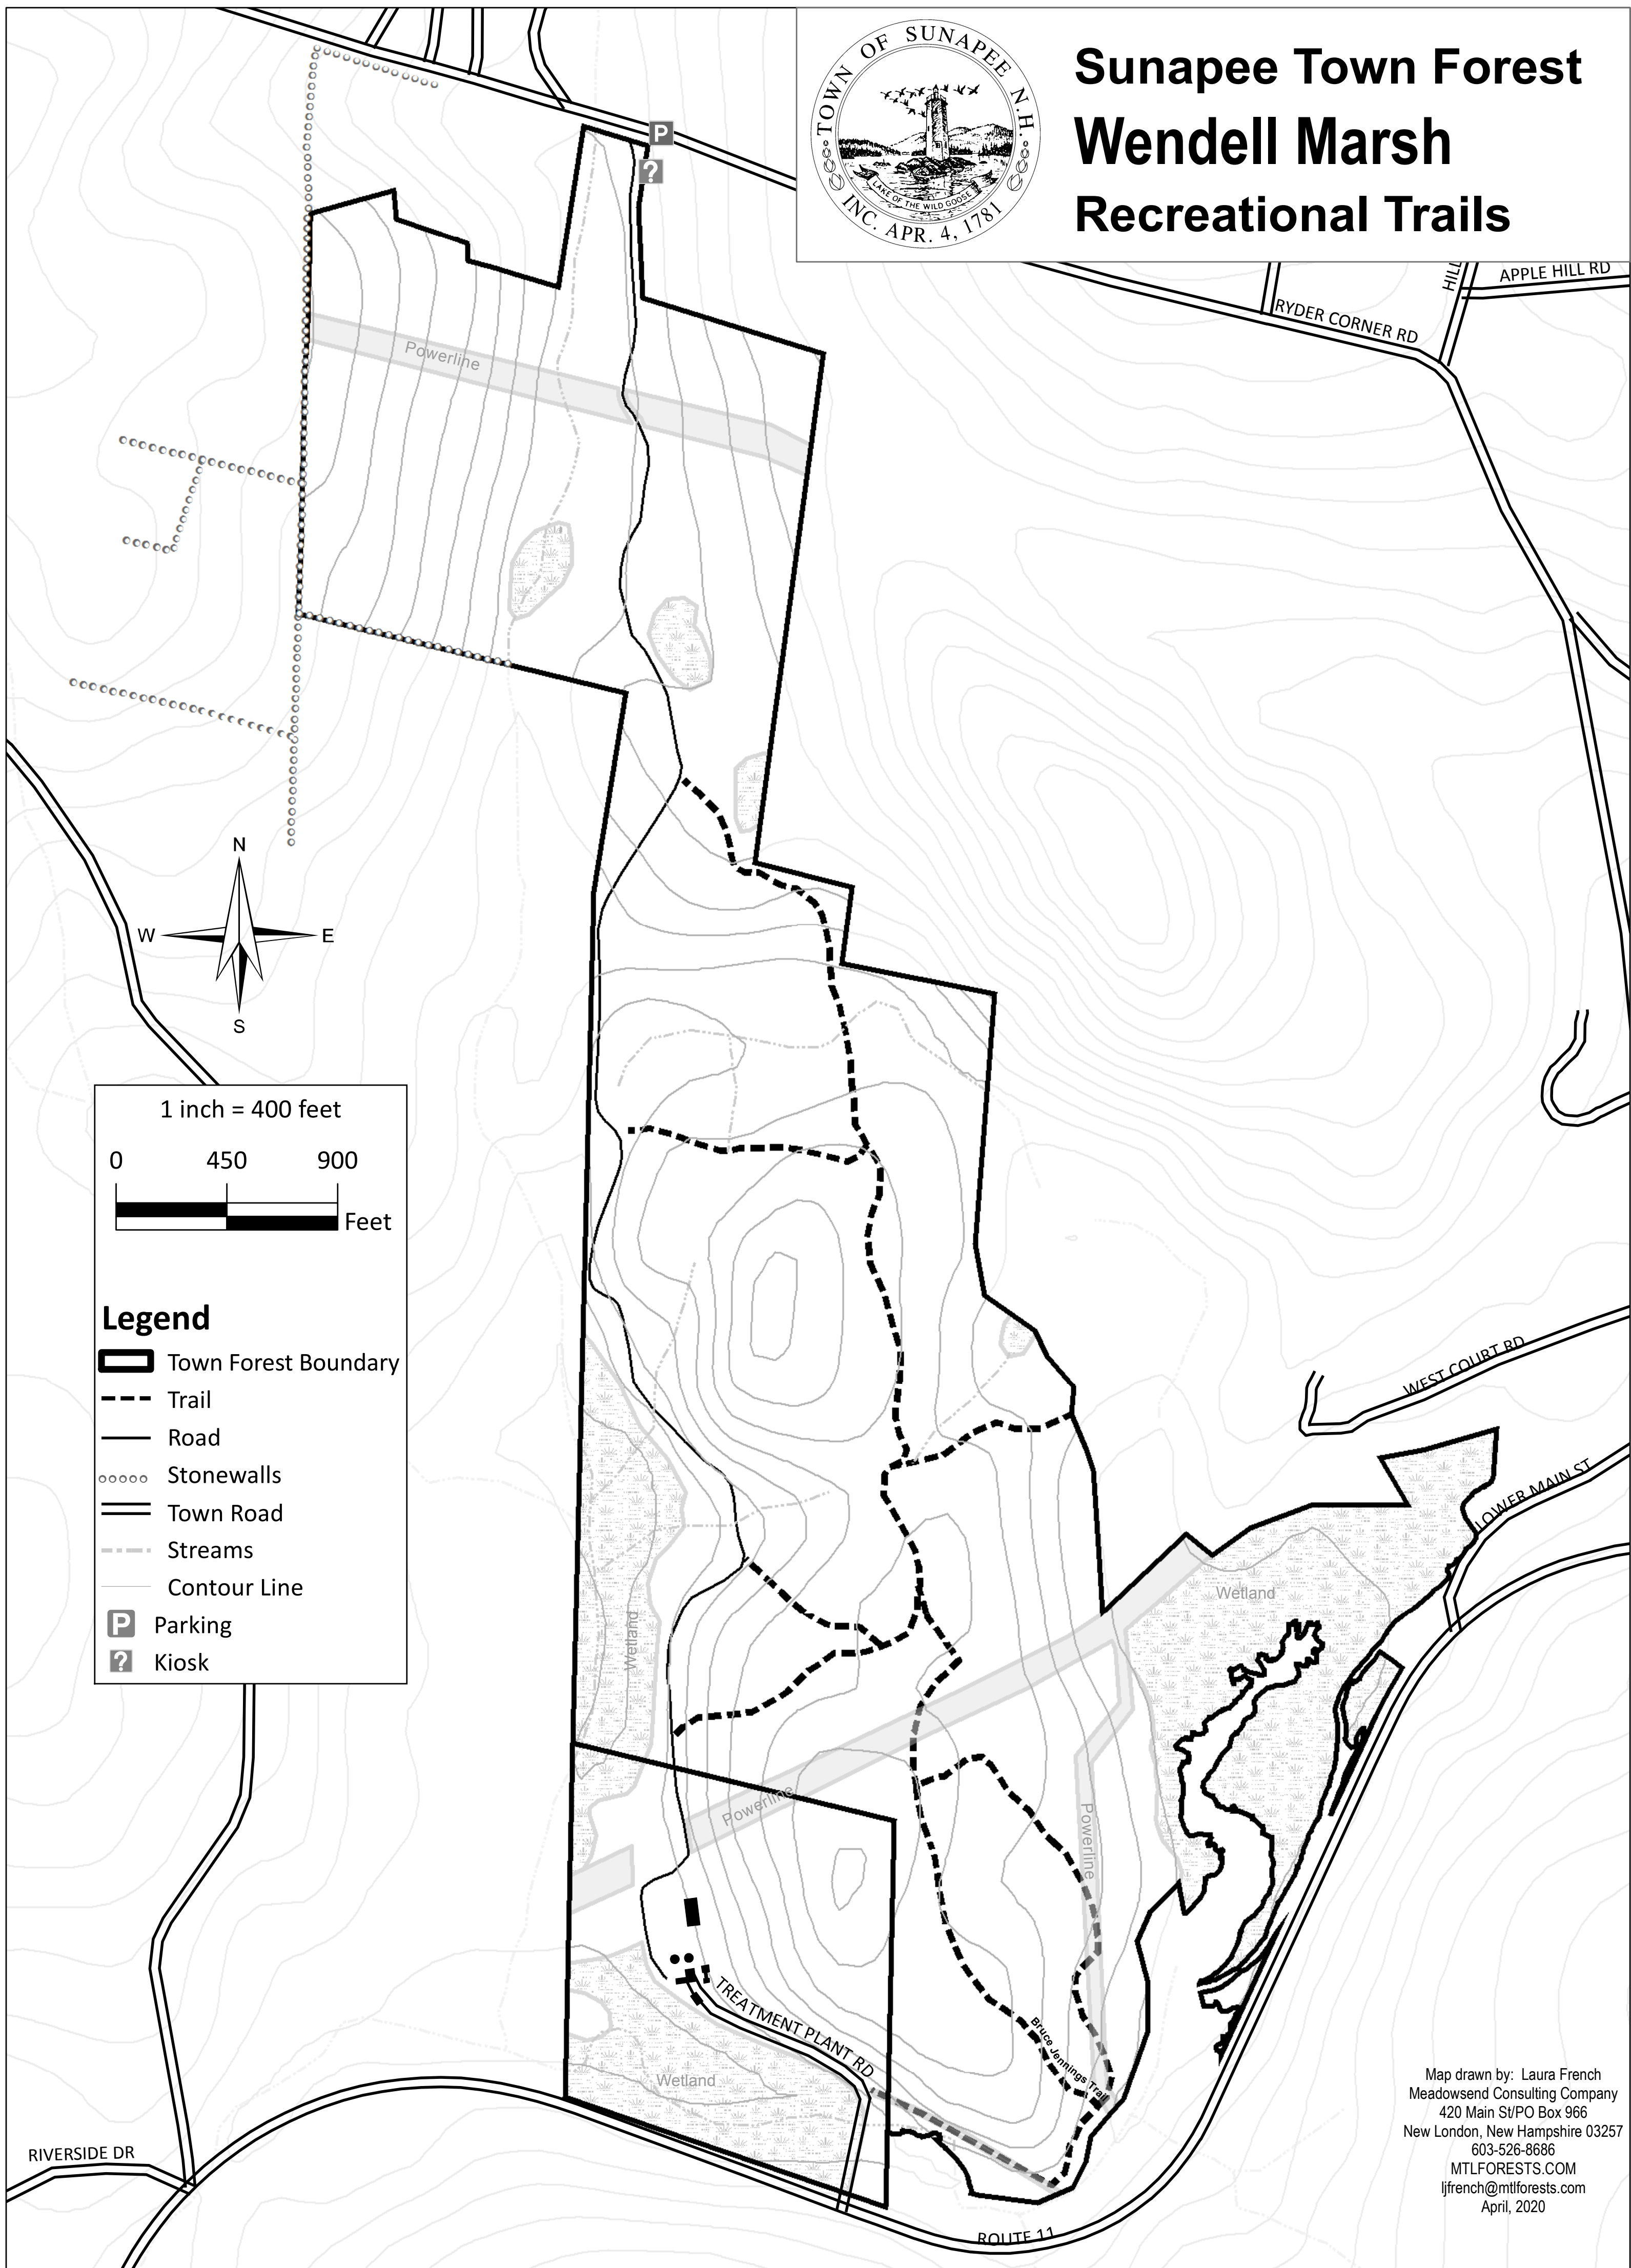

Sunapee Town Forest Wendell Marsh Recreational Trails

1 inch = 400 feet

Legend

- Town Forest Boundary
- Trail
- Road
- Stonewalls
- Town Road
- Streams
- Contour Line
- Parking
- Kiosk

Map drawn by: Laura French
Meadowsend Consulting Company
420 Main St/PO Box 966
New London, New Hampshire 03257
603-526-8686
MTLFORESTS.COM
ljfrench@mtlforests.com
April, 2020