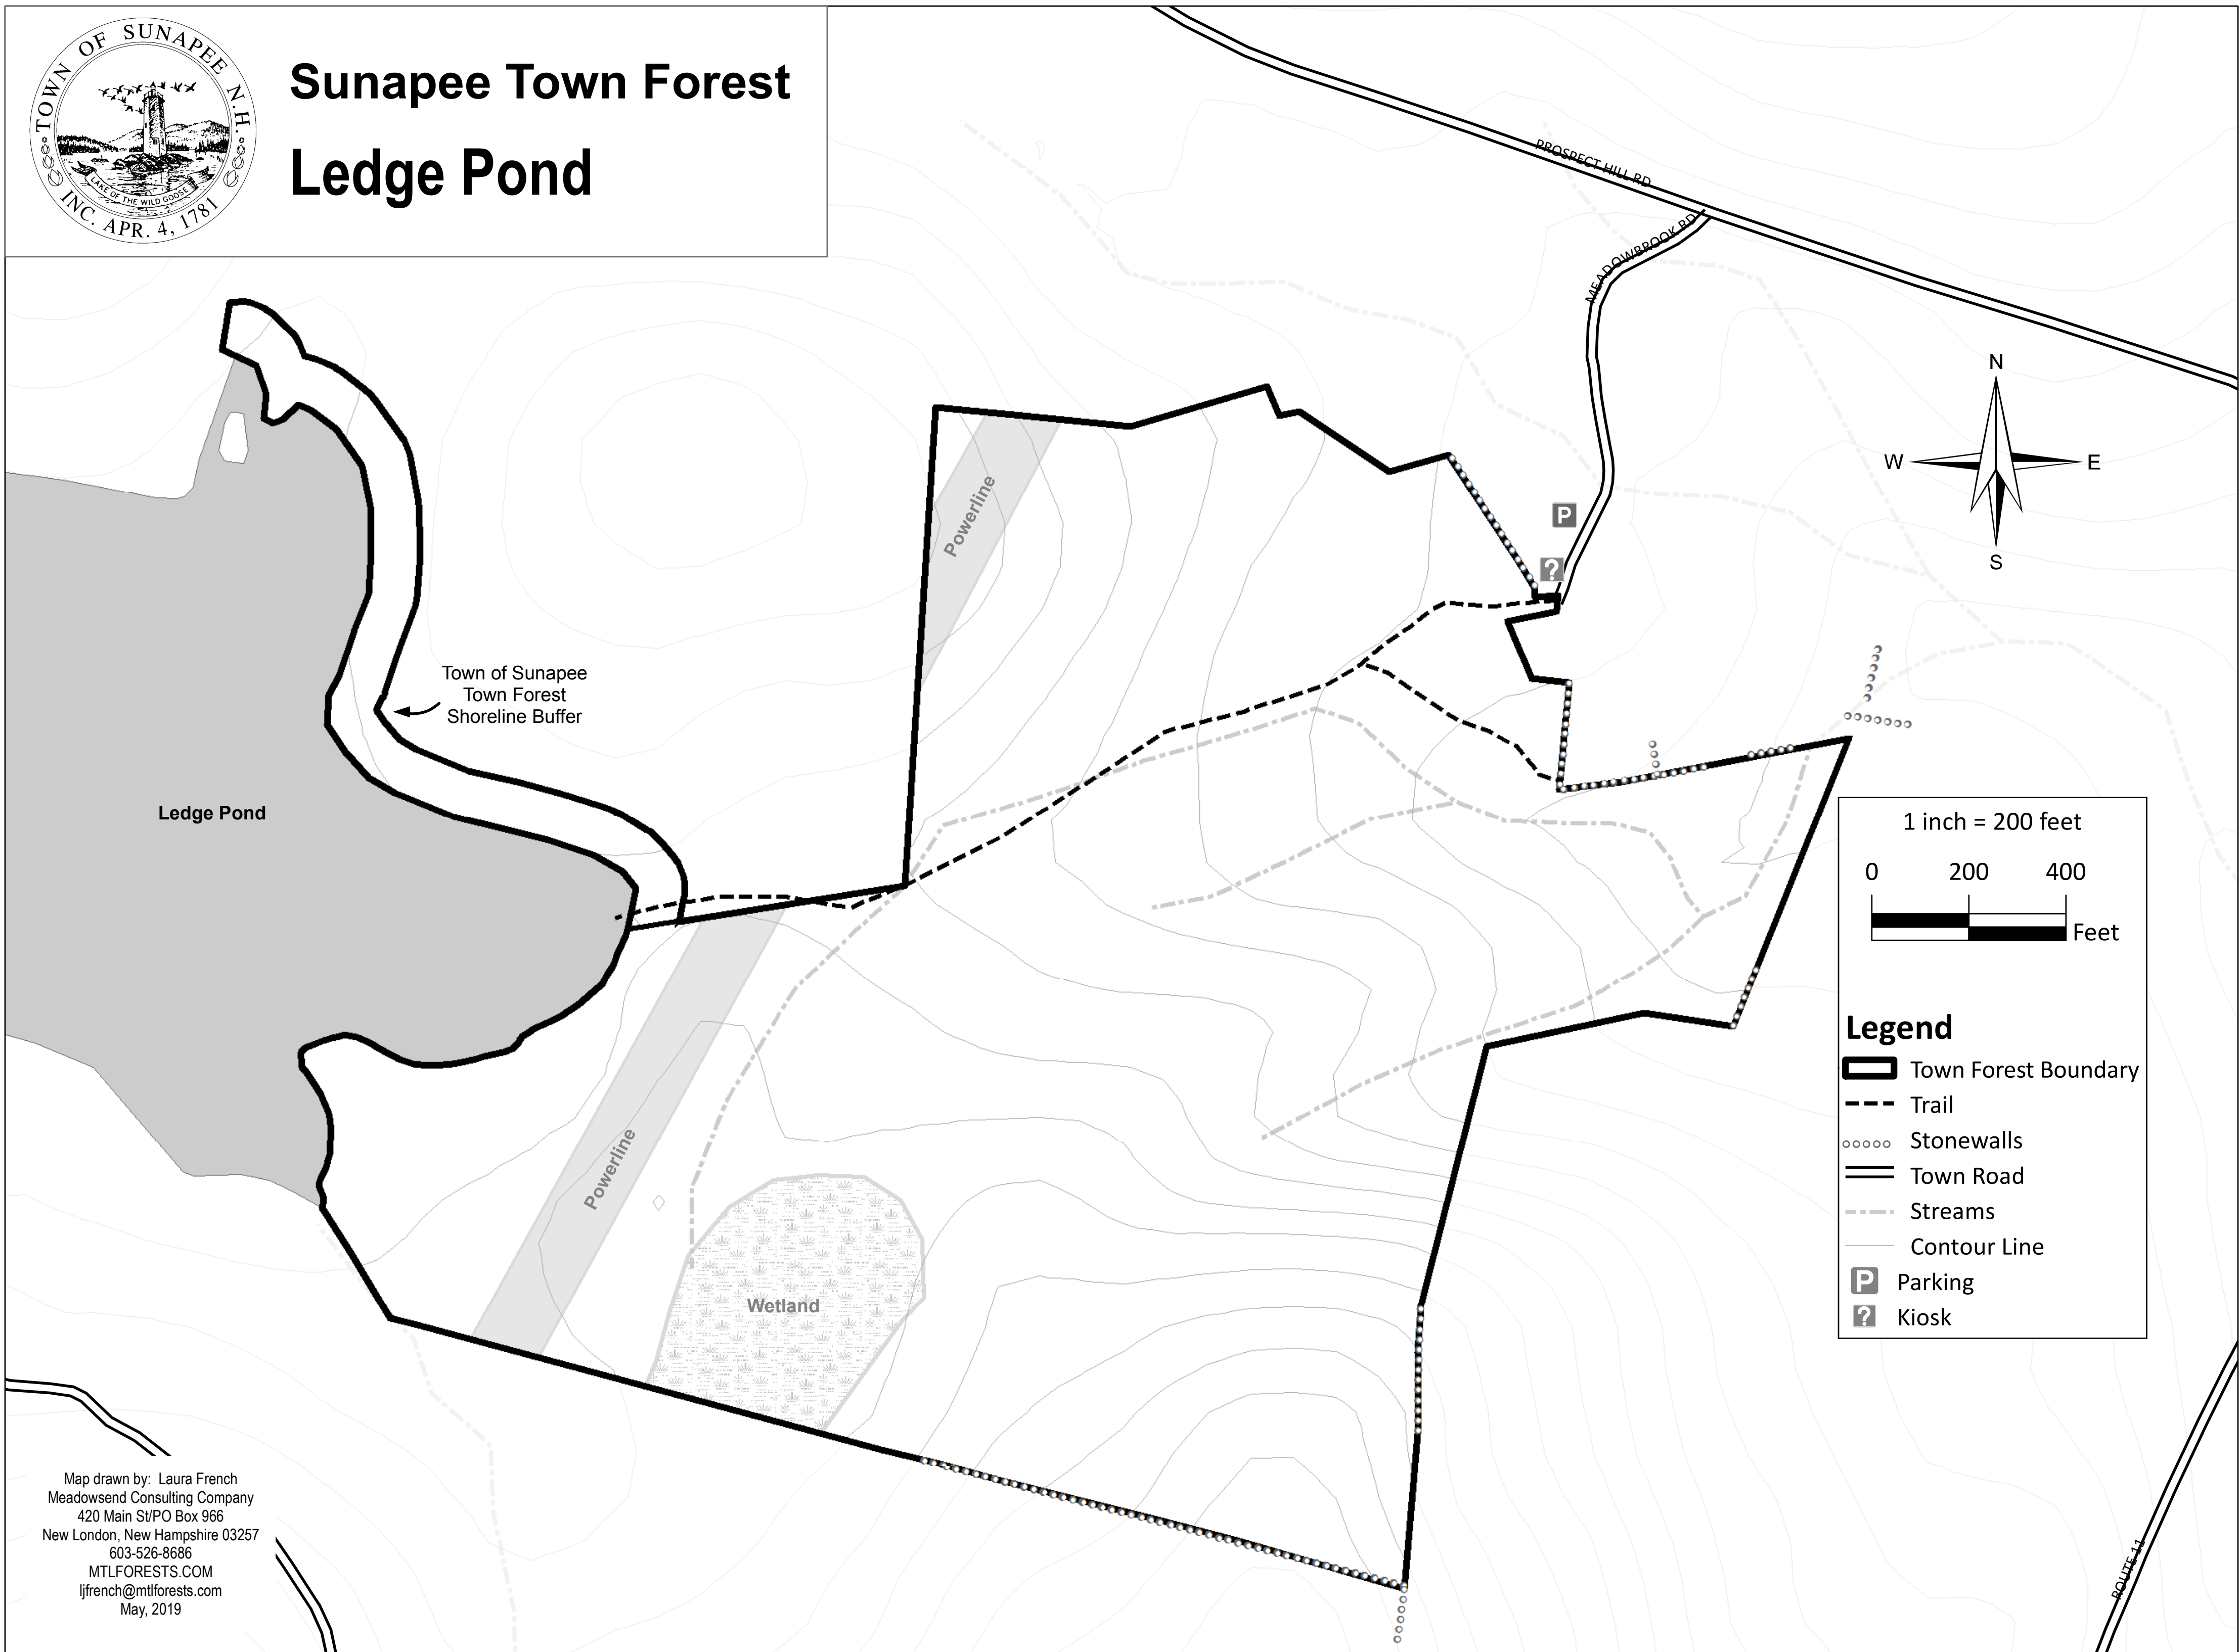

Sunapee Town Forest Ledge Pond

- Legend**
- Town Forest Boundary
 - Trail
 - Stonewalls
 - Town Road
 - Streams
 - Contour Line
 - Parking
 - Kiosk

Map drawn by: Laura French
Meadowsend Consulting Company
420 Main St/PO Box 966
New London, New Hampshire 03257
603-526-8686
MTLFORESTS.COM
ljfrench@mtlforests.com
May, 2019

ROUTE 11