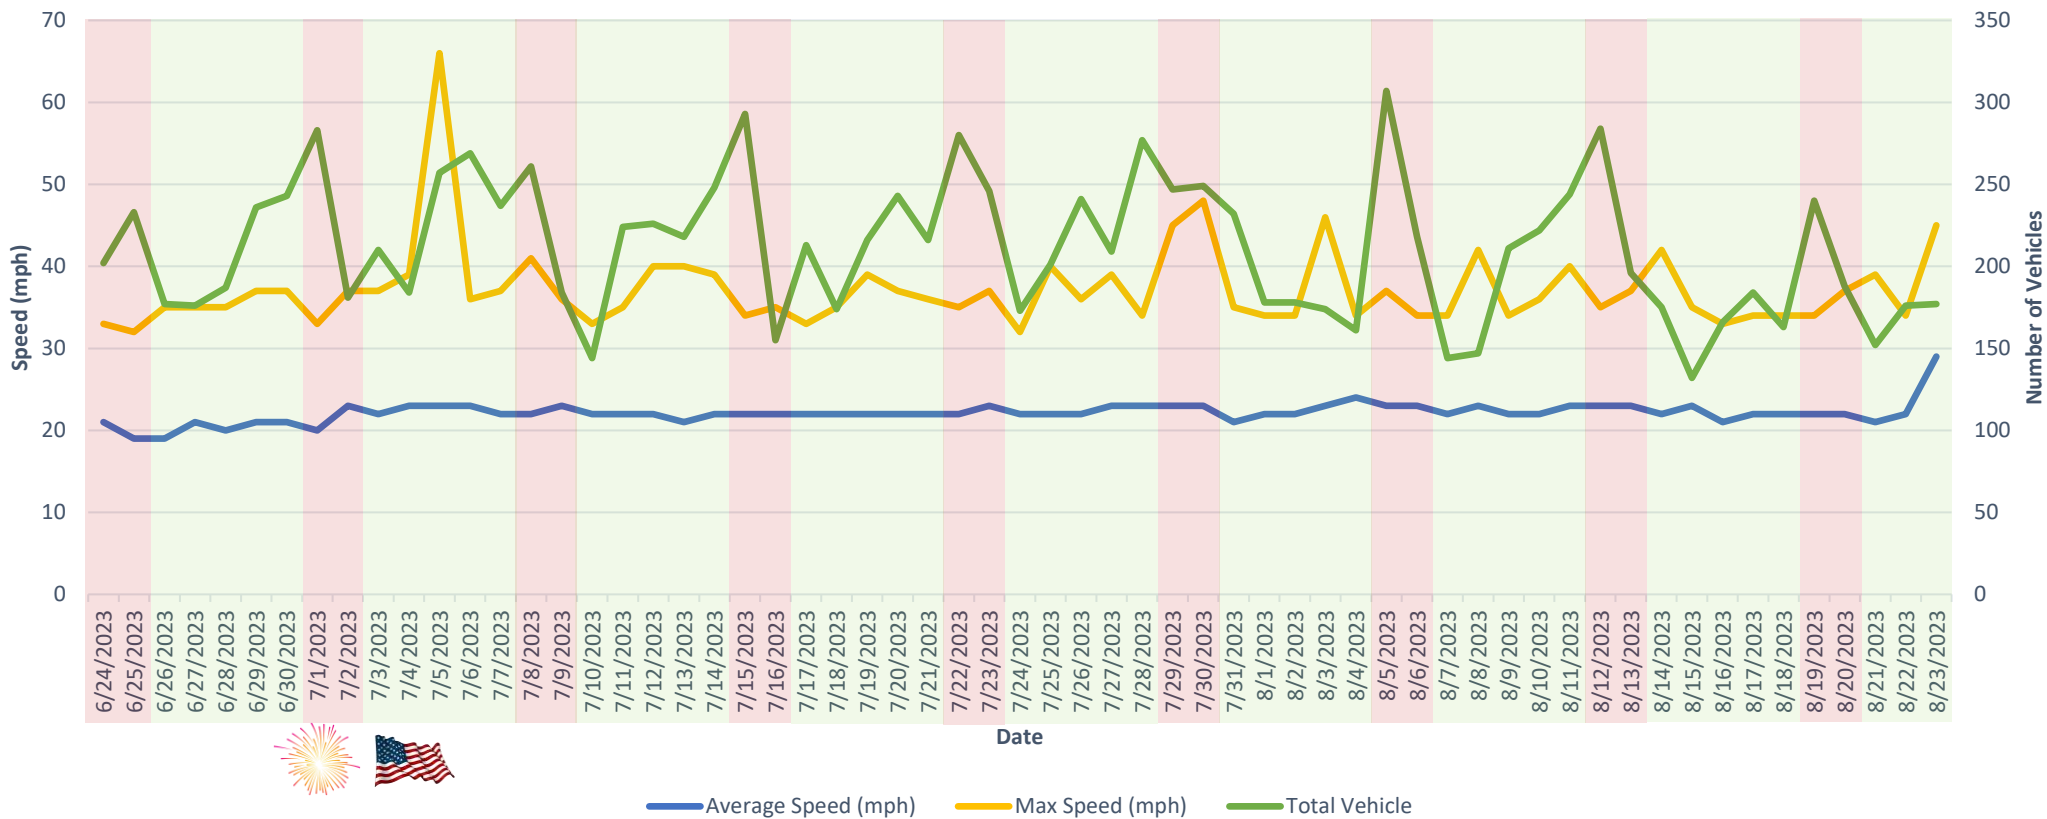

8/10/2023	222	22	36
8/11/2023	244	23	40
8/12/2023	284	23	35
8/13/2023	196	23	37
8/14/2023	175	22	42
8/15/2023	132	23	35
8/16/2023	166	21	33
8/17/2023	184	22	34
8/18/2023	163	22	34
8/19/2023	240	22	34
8/20/2023	188	22	37
8/21/2023	152	21	39
8/22/2023	176	22	34
8/23/2023	177	29	45
Totals	12,909	AVG: 22 mph	MAX: 66 mph

Speed and Vehicle Data

Location: 25 Maple Street (NB)

Speed Limit: 20 mph

Weekend
Weekday