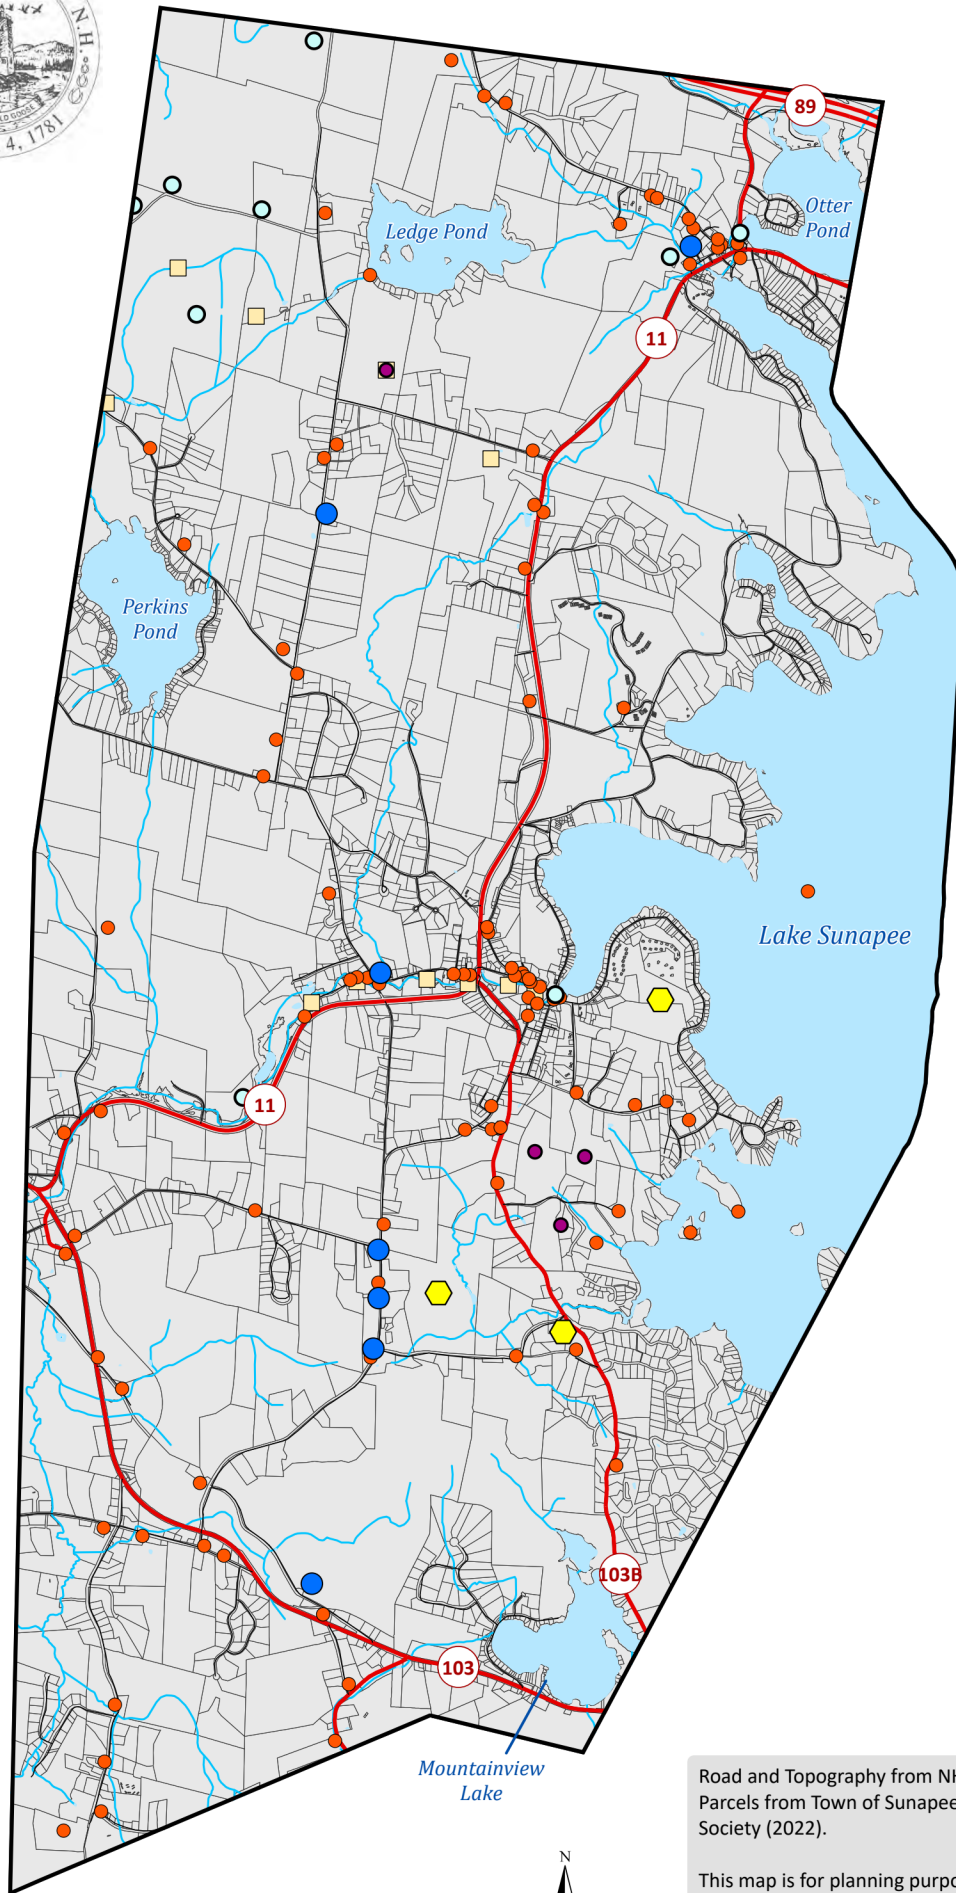

Town of Sunapee Culturally Historic Resources

Important Sites

- Significant Buildings
- Cellar Holes
- Significant Geological Sites
- ⬡ Named Rock Features
- Graveyards
- ⬡ Stone Dams

Water Features

- Waterbodies
- Rivers and Streams

Town Features

- State Roads
- Local Roads
- Land Parcels

Road and Topography from NH GRANIT (2022); National Hydrography Dataset (2018); Parcels from Town of Sunapee (2022); Important Site details from Sunapee Historical Society (2022).

This map is for planning purposes only.

Created for the Sunapee Conservation Committee
by the Upper Valley Lake Sunapee Regional Planning Commission
for the 2022 Sunapee Natural Resource Inventory.

0 1 2 Miles