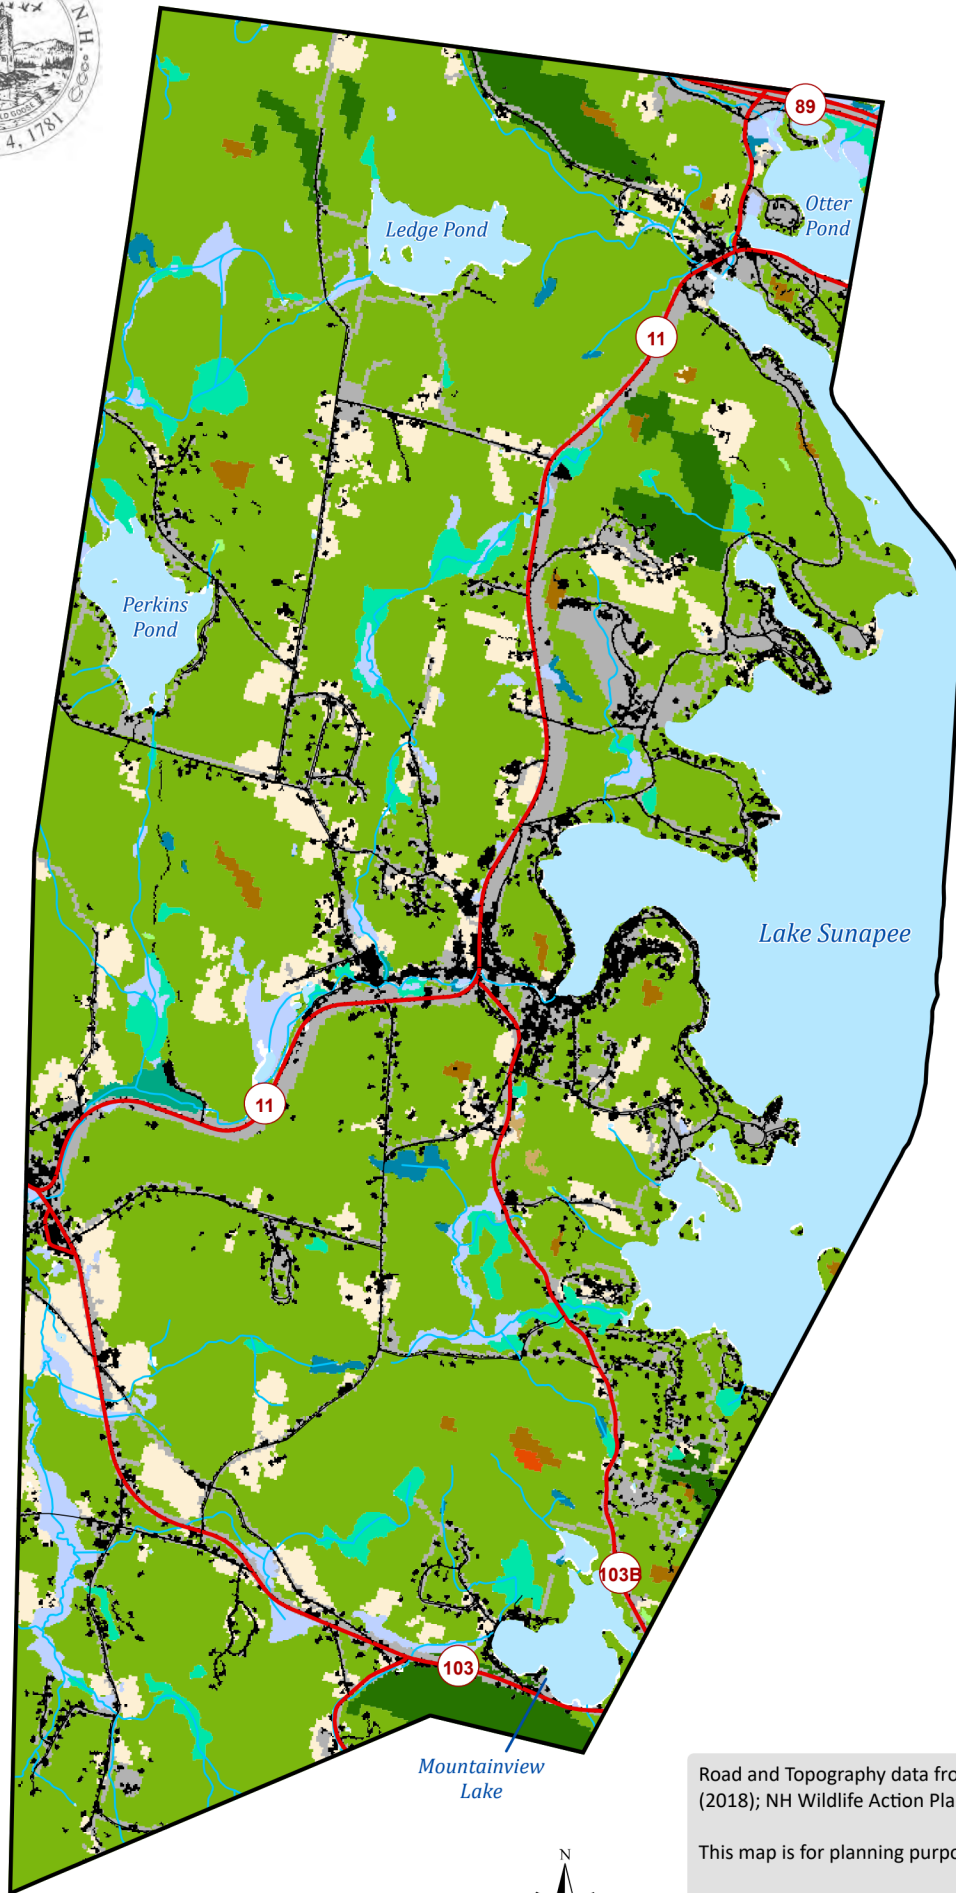

Town of Sunapee Habitat Types

WAP Habitat Type

- Northern hardwood-conifer
- Hemlock-hardwood-pine
- Floodplain forest
- Peatland
- Temperate swamp
- Northern swamp
- Wet meadow/shrub wetland
- Grassland
- Sand/Gravel
- Rocky ridge
- Cliff and Talus
- Developed or Barren land
- Developed Impervious

Water Features

- Waterbodies
- Rivers and Streams

Town Features

- State Roads
- Local Roads

Road and Topography data from NH GRANIT (2022); National Hydrography Dataset (2018); NH Wildlife Action Plan (2020).

This map is for planning purposes only.

Created for the Sunapee Conservation Commission by the Upper Valley Lake Sunapee Regional Planning Commission for the 2022 Sunapee Natural Resource Inventory.