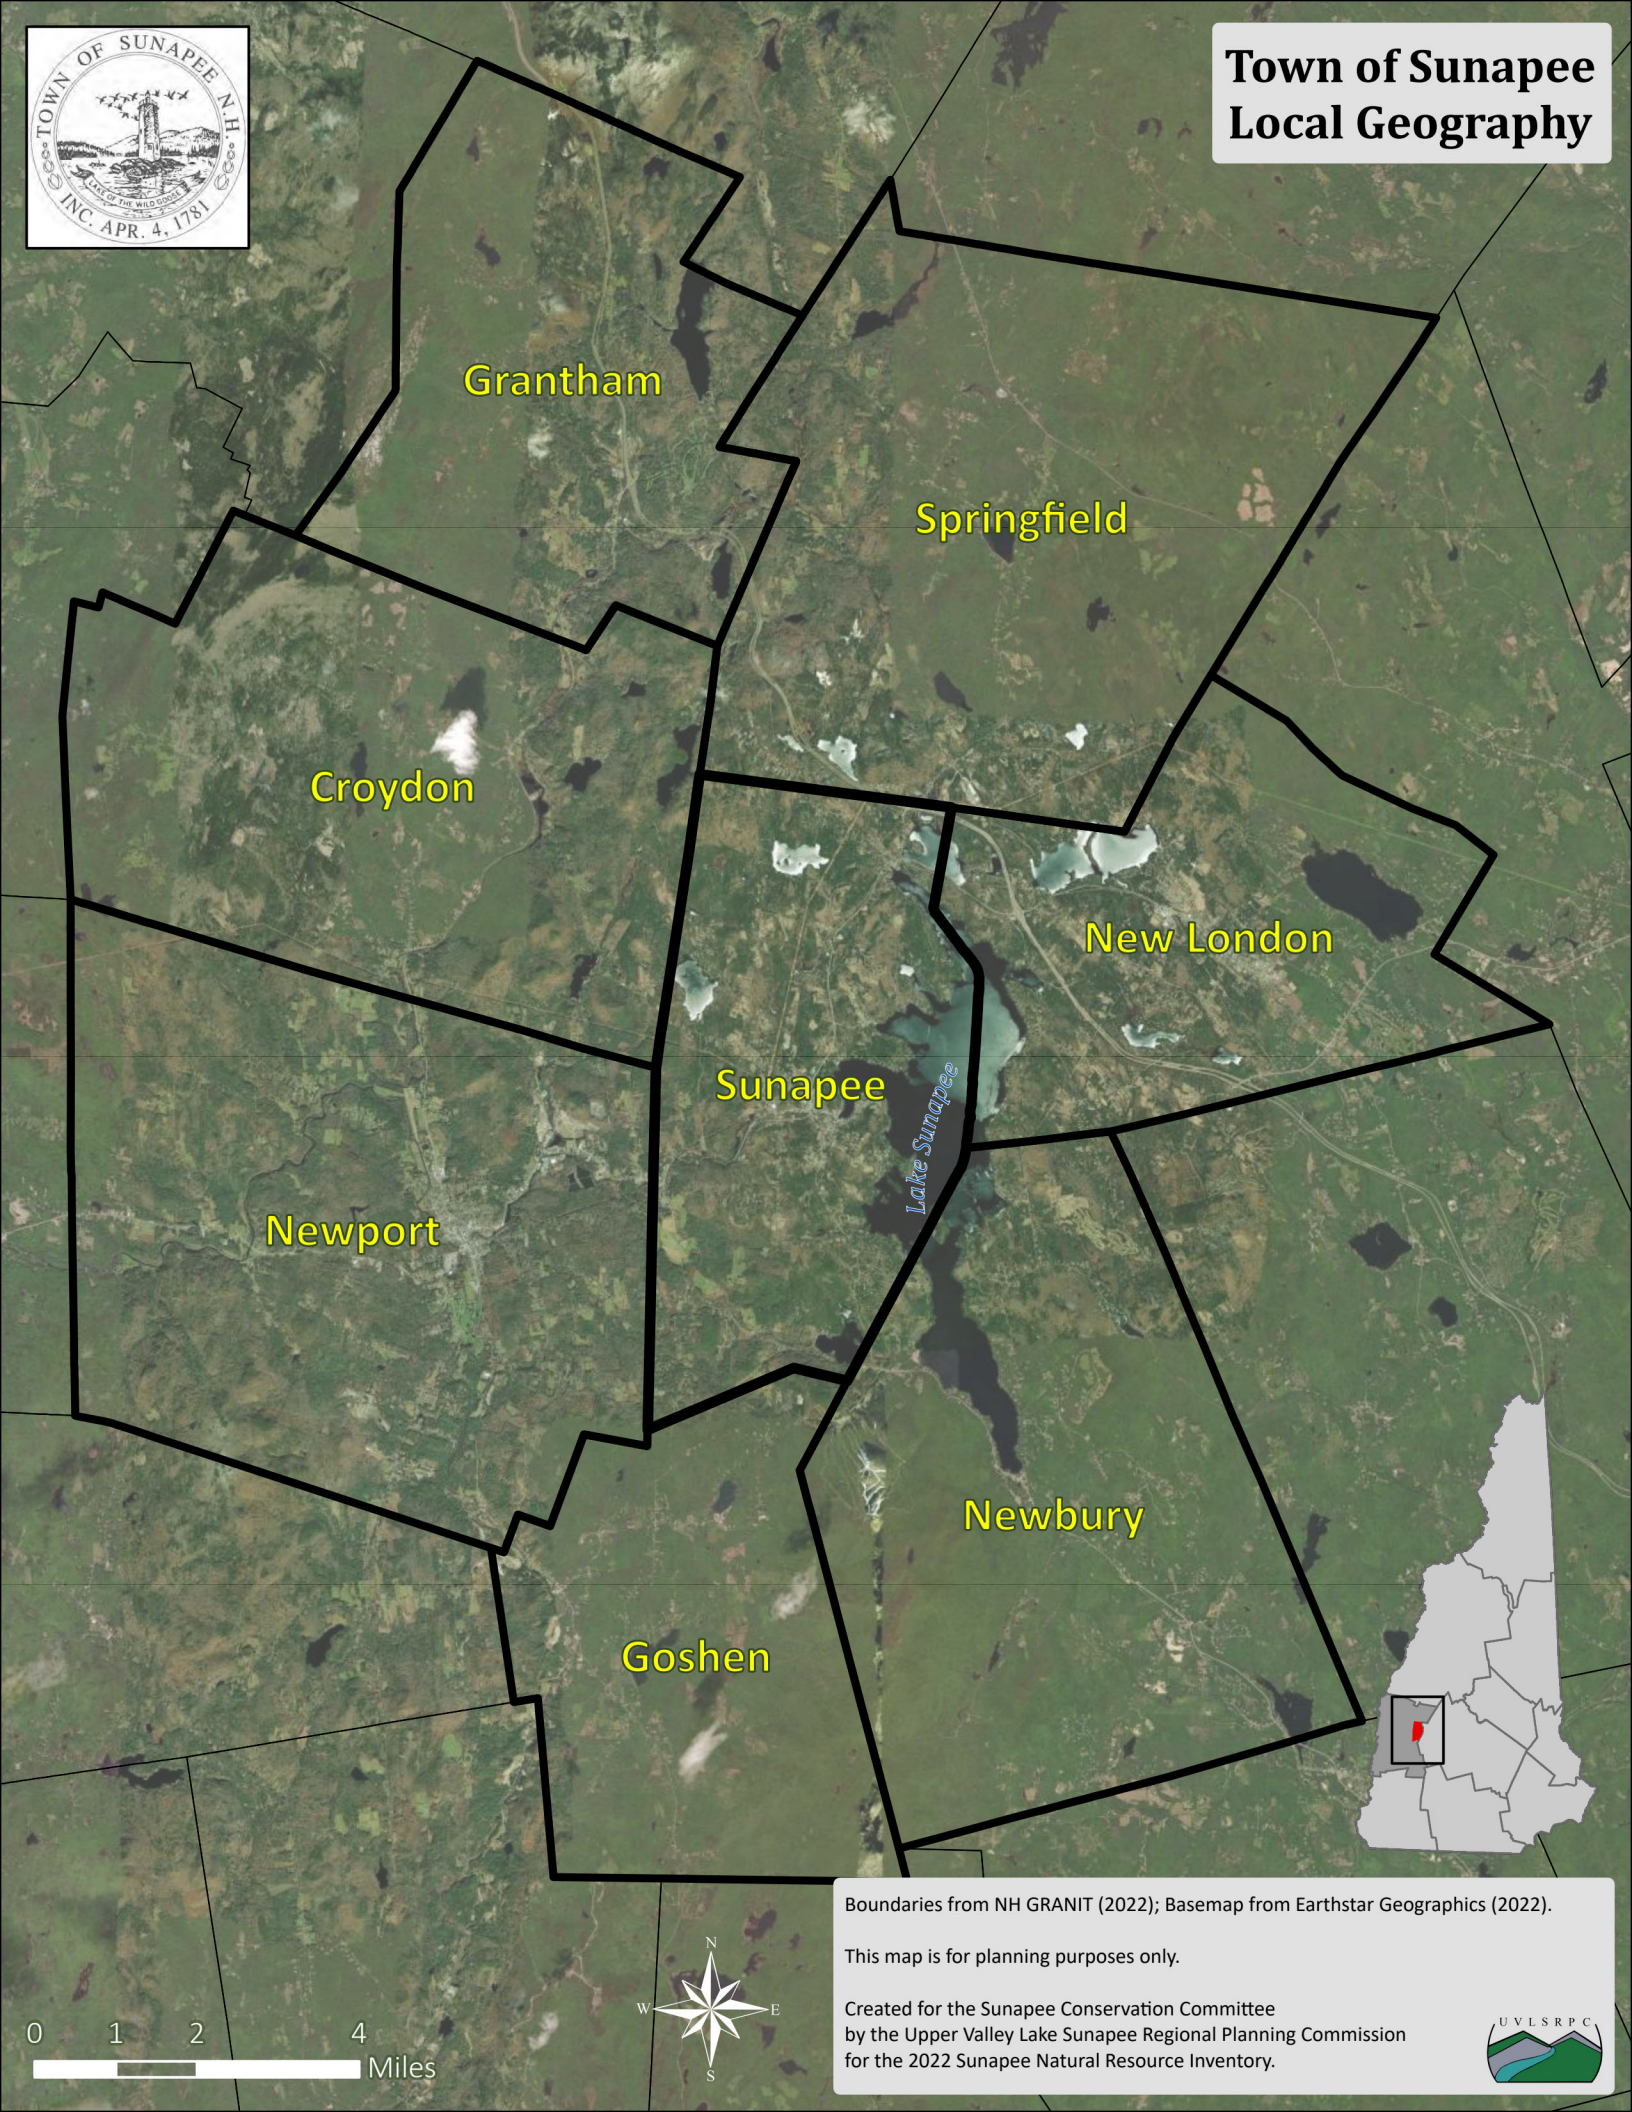

Town of Sunapee Local Geography

Boundaries from NH GRANIT (2022); Basemap from Earthstar Geographics (2022).

This map is for planning purposes only.

Created for the Sunapee Conservation Committee
by the Upper Valley Lake Sunapee Regional Planning Commission
for the 2022 Sunapee Natural Resource Inventory.